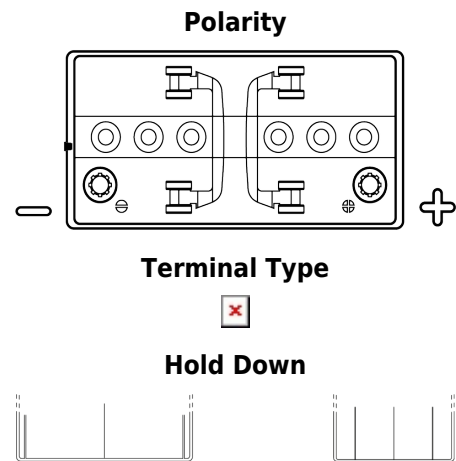

Product overview

Batteries for Marine and Leisure

Equipment GEL ES1300

Part number	ES1300
Technology	GEL
EAN/GTIN	3661024035781
Voltage	12 V
Capacity	120 Ah
Watt hour	1300 Wh
Length	345 mm
Width	171 mm
Height	283 mm
Box size	D03
Polarity	ETN 0
Terminal Type	EN taper post
Hold Down	B0
Weights (subject of variation)	37.50 kg